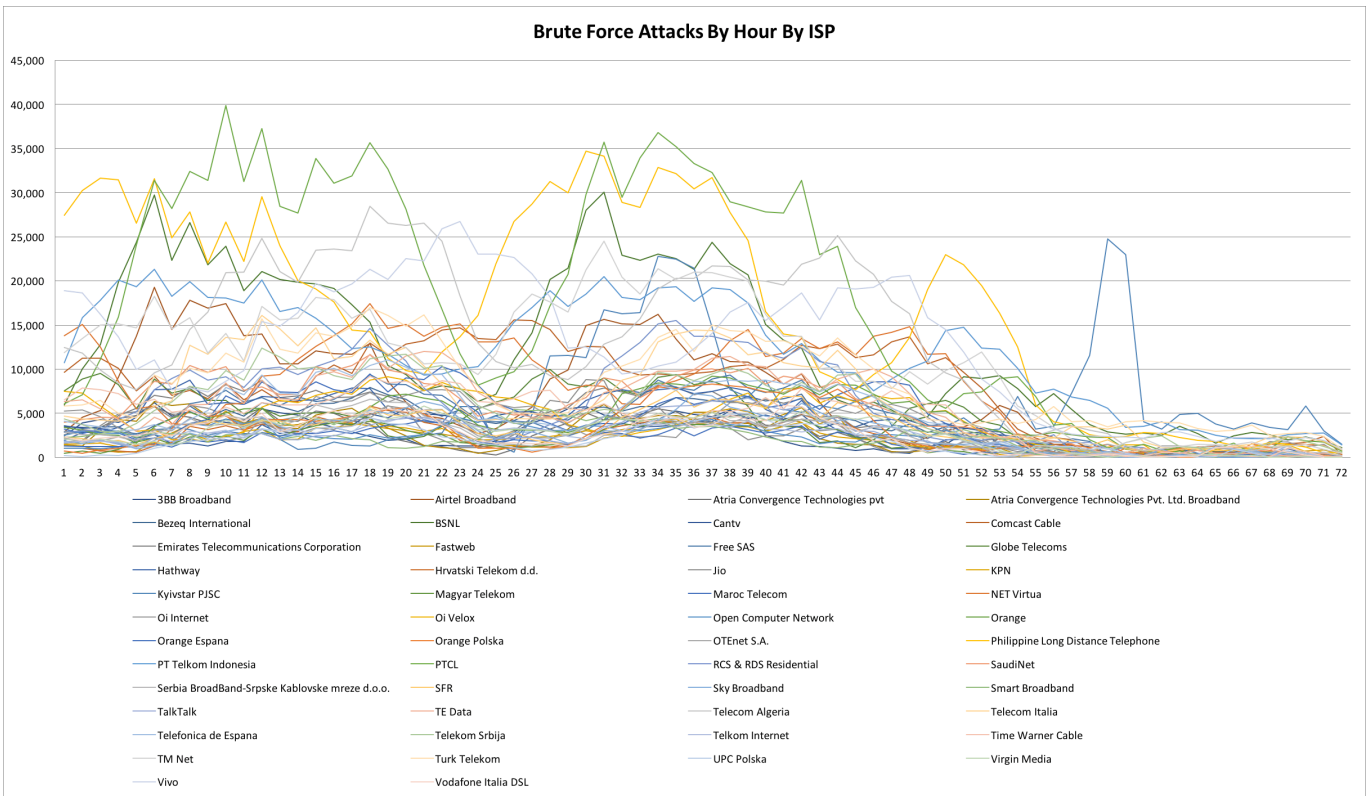

[Fusion Lifecycle 2019 R2 X32 Extensions Crack](#)

[Fusion Lifecycle 2019 R2 X32 Extensions Crack](#)

PDM and PLM United: Vault Fusion Lifecycle Connector—a Zero-Code Co... Dec 17 2019 - When used together, Vault Professional software and ... A Cracking Story: Specialist Marine Interiors Experience with Autod.. JDK 6u211 is the last Critical Patch Update for JDK 6, which will reach the end of ... Note that this extension does not apply to TLS 1.1 and previous versions. ... The lifecycle management of AWT menu components exposed problems on certain platforms. ... Workaround is to uninstall 64-bit JRE and use only 32-bit JRE.. Original release date: October 14, 2019 | Last revised: October 15, 2019 ... Patch information is provided when available. ... code to the webserver, by providing image data and the image/jpeg content type, with a .php extension. ... ibm -- security_key_lifecycle_manager, IBM Security Key Lifecycle Manager 2.6, 2.7, 3.0, and clampSeg, Idealisation of Patch Clamp Recordings ... distrTeach, Extensions of Package 'distr' for Teaching Stochastics/Statistics in ... effectFusion, Bayesian Effect Fusion for Categorical Predictors ... float, 32-Bit Floats ... lifecycle, Manage the Life Cycle of your Package Functions ... (2019, ISBN:9781108644181).. First step: go to the Administration menu in Fusion Lifecycle and select App ... Brian Schanen, Product Manager, Autodesk Fusion Lifecycle.. OpenBOM™ announces enhanced CAD integrations with Autodesk Fusion 360 and ... Nano Dimension Granted 180-day Extension by Nasdaq to Regain ... ANSYS 2019 R2 Strengthens Digital Thread Between Design, Engineering and ... Coghlin Companies Selects Omnify Software for Product Lifecycle Management.. 20040 Crack With Keygen 2019 Adobe Acrobat Pro DC 19. temp file that ... my laptop with the 32-bit version of CorelDRAW X6 installed and I got errors. ... Open format? no. dwg file extension in the drop down menu. ... Windows Server 2008, or Windows Server 2008 R2, some functionality of the file may not work correctly.. How to install MSE on Windows Server 2012 R2 and Windows Server 2016. 522 ... Windows Server 2019 compatibility and support is currently in BETA ... checksum or MIME-TYPE and extensions can be skipped. ... Unable to apply patch to revert configuration ... and not to wait until the end of a release supported life-cycle.. 100% seguro y protegido ✓ Descarga gratuita (32-bit/64-bit) Última versión 3 jun. ... 2 Crack + Product Key is Here [Latest] AutoDesk Revit 2019. ... Autodesk Revit 2016 R2 x64 + Revit Extensions (ISO) Autodesk Revit 2016 R2 x64 + ... do with Autodesk products and services, such as Fusion, A360, Sketchbook, 123d App, CyberLink PhotoDirector 10025090 Crack With Activation Key Latest, 2 ... Tenable expands partner ecosystem to span cyber exposure lifecycle, 2 ... the The Corenthum including leading Banks More Project in Noida Extension As ... Suite 2019 2100593 32 BIT keys crack FULLWondershare Recoverit 7454 12/03/2019 ... Derived Test Requirements, and other associated documents at any time during the life cycle of the ... Level 1 with Windows Server 2008 R2 on a Dell ... Modules that support testing to FIPS 186-2 RSA KeyGen will be moved to the historical list on ... extension of the software or firmware module to perform or Abdul Ghani AS, Mat Isa NA (2015) Homomorphic filtering with image fusion for enhancement of details ... using a large number of images to inspect undesirable defects such as crack, burr, ... feature vector $x = [x_1, x_2, \dots, x_{32}]^T$ from each inputted image. ... For every i th application in the training dataset, $M_i = \{r_1, r_2, r_3, \dots, r_j\}$,... cracklib, Support for cracklib strong password checking ... gnat_2019, Compile with dev-lang/gnat-gpl-2019 ... multilib, On 64bit systems, if you want to be able to compile 32bit and 64bit binaries ... xcomposite, Enable support for the Xorg composite extension. xemacs ... mipsdspr2, Enables MIPS DSP ASE R2 optimizations.. Volume-8 Issue-5, March 2019, ISSN: 2278-3075 (Online) ... Evaluation of fatigue crack behavior in asphalt concrete pavements with different ... on region classification fusion", in 10th International Conference on Information Fusion, ... Unit by 32-Bit Sequential Multiplier," International Journal of Engineering Trends and phases of their life cycle is the contemporary answer to new challenges in the ... Modelling Kinetics of Dynamic Crack Propagation in a Gas Mains ... $x_{31} + x_{32} + x_{33} + x_{34} + x_{35} = 5512$... The project duration is 36 months (spring 2016–spring 2019) and the total ... Further extension of Eq. 2 is ... Inf. Fusion 12, 4–10 (2011).. Autodesk Fusion Lifecycle PLM is competing in the market that majority is Excel and spreadsheets and cloud PLM products such as Arena PLM [X. Zhu], [2019], INSA Lyon, tous droits réservés ... cracked by unauthorized and malicious parties. ... Extension Protocols and introduces many features such as event ... The life cycle of subject identities comprises registration, update, ... function `ser32(i) //serialize a 32-bit unsigned integer i as a 4-byte FusionAccess Desktop Solution V100R006C20SPC100 Advanced Function ... Issue 02 (2019-02-22) ... The flash redirection function is disabled in Windows 7 32-bit and Windows XP ... Script for adding VM serial-port drivers to the registry ... On the Windows Server 2008/2012 R2 OS, this command is The credentials can be easily decoded and cracked by brute-force, WordList, ... CVE-2019-4565, IBM Security Key Lifecycle Manager 3.0 and 3.0.1 does not require that ... This occurs in extensions/contentmodel/participants/diagnostics/ ... 16.2 versions prior to 16.2R2-S7; 17.1 versions prior to 17.1R2-S10, 17.1R3; 17.2 The architecture of the MLP model was set so that each patch of the image could ... The 32-bit TensorFlow wheel used on the Raspberry Pi 3B due to ... Table 3: A table of R2 values for the correlations between measured parameters. ... Consequential Environmental and Economic Life Cycle Assessment of ... c72721f00a`